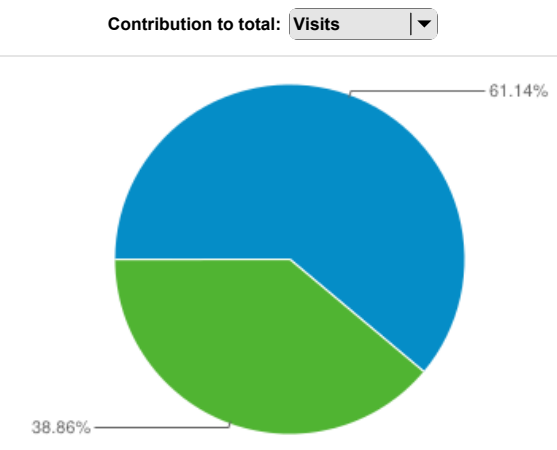

New vs Returning

% of visits: 100.00%

Explorer

Site Usage

<p>Visits</p> <p><b>60,510</b></p> <p>% of Total: 100.00% (60,510)</p>	<p>Pages / Visit</p> <p><b>2.14</b></p> <p>Site Avg: 2.14 (0.00%)</p>	<p>Avg. Visit Duration</p> <p><b>00:02:34</b></p> <p>Site Avg: 00:02:34 (0.00%)</p>	<p>Bounce Rate</p> <p><b>59.79%</b></p> <p>Site Avg: 59.79% (0.00%)</p>
--	---	---	---

Visitor Type	Visits	Visits
1. <span style="color: blue;">■</span> Returning Visitor	<b>36,993</b>	61.14%
2. <span style="color: green;">■</span> New Visitor	<b>23,517</b>	38.86%

Rows 1 - 2 of 2