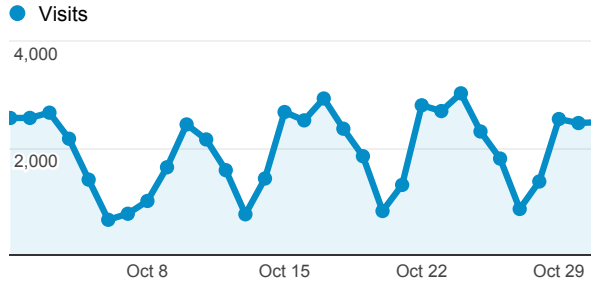

My Dashboard

Oct 1, 2012 - Oct 31, 2012

Avg. Visit Duration

Visits

Pageviews

129,492

% of Total: 100.00% (129,492)

Pageviews by Page Title