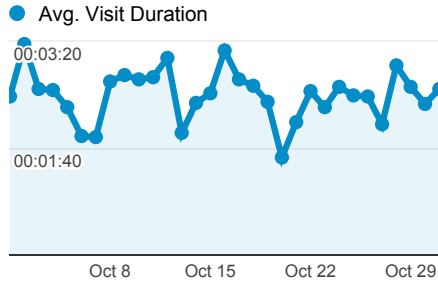

My Dashboard

Oct 1, 2012 - Oct 31, 2012

Avg. Visit Duration

Visits

Pageviews

129,492

% of Total: 100.00% (129,492)

Pageviews by Page Title