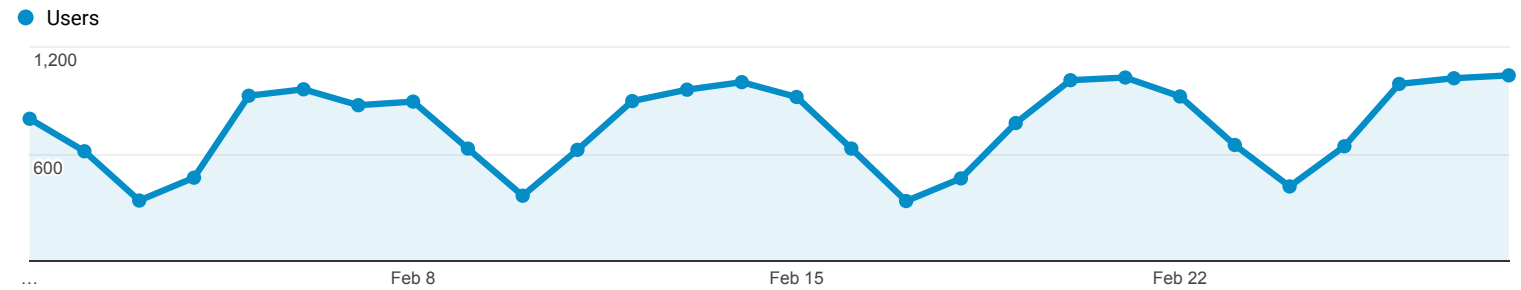

Traffic Sources

All Users
100.00% Users

Feb 1, 2018 - Feb 28, 2018

Explorer

Summary

Source / Medium	Acquisition			Behavior			Conversions Goal 1: Mobile IDB Access		
	Users	New Users	Sessions	Bounce Rate	Pages / Session	Avg. Session Duration	Mobile IDB Access (Goal 1 Conversion Rate)	Mobile IDB Access (Goal 1 Completions)	Mobile IDB Access (Goal 1 Value)
	10,516 % of Total: 100.00% (10,516)	5,863 % of Total: 100.05% (5,860)	30,620 % of Total: 100.00% (30,620)	40.84% Avg for View: 40.84% (0.00%)	2.92 Avg for View: 2.92 (0.00%)	00:04:47 Avg for View: 00:04:47 (0.00%)	14.85% Avg for View: 14.85% (0.00%)	4,546 % of Total: 100.00% (4,546)	\$0.00 % of Total: 0.00% (\$0.00)
1. google / organic	5,465 (44.70%)	2,607 (44.47%)	14,266 (46.59%)	39.11%	3.04	00:05:18	13.28%	1,894 (41.66%)	\$0.00 (0.00%)
2. (direct) / (none)	3,204 (26.21%)	2,342 (39.95%)	6,871 (22.44%)	45.98%	2.35	00:03:01	22.60%	1,553 (34.16%)	\$0.00 (0.00%)
3. bb.courses.maine.edu / referral	1,180 (9.65%)	385 (6.57%)	2,777 (9.07%)	53.29%	2.78	00:04:57	6.27%	174 (3.83%)	\$0.00 (0.00%)
4. libguides.library.umaine.edu / referral	748 (6.12%)	36 (0.61%)	2,253 (7.36%)	34.13%	4.26	00:07:25	9.01%	203 (4.47%)	\$0.00 (0.00%)
5. umaine.summon.serialssolutions.com / referral	332 (2.72%)	3 (0.05%)	1,140 (3.72%)	40.70%	2.95	00:04:42	14.04%	160 (3.52%)	\$0.00 (0.00%)
6. umaine.edu / referral	311 (2.54%)	99 (1.69%)	719 (2.35%)	32.55%	2.79	00:03:15	17.66%	127 (2.79%)	\$0.00 (0.00%)
7. bing / organic	266 (2.18%)	123 (2.10%)	806 (2.63%)	35.48%	2.84	00:04:58	21.46%	173 (3.81%)	\$0.00 (0.00%)
8. yahoo / organic	122 (1.00%)	45 (0.77%)	274 (0.89%)	27.01%	3.02	00:03:01	18.98%	52 (1.14%)	\$0.00 (0.00%)
9. qq4nm4zz3u.search.serialssolutions.com / referral	47 (0.38%)	2 (0.03%)	173 (0.56%)	37.57%	2.70	00:04:08	22.54%	39 (0.86%)	\$0.00 (0.00%)
10. umaine.summon.serialssolutions.com.prxy4.ursus.maine.edu / referral	39 (0.32%)	0 (0.00%)	107 (0.35%)	48.60%	2.25	00:01:52	11.21%	12 (0.26%)	\$0.00 (0.00%)
11. web.b.ebscohost.com.prxy4.ursus.maine.edu / referral	35 (0.29%)	0 (0.00%)	57 (0.19%)	17.54%	3.11	00:04:26	26.32%	15 (0.33%)	\$0.00 (0.00%)
12. web.a.ebscohost.com.prxy4.ursus.maine.edu / referral	32 (0.26%)	0 (0.00%)	85 (0.28%)	10.59%	2.71	00:01:37	22.35%	19 (0.42%)	\$0.00 (0.00%)
13. libraries.maine.edu / referral	31 (0.25%)	12 (0.20%)	57 (0.19%)	22.81%	3.23	00:02:38	5.26%	3 (0.07%)	\$0.00 (0.00%)
14. maine.gov / referral	28 (0.23%)	25 (0.43%)	28 (0.09%)	14.29%	2.25	00:01:55	0.00%	0 (0.00%)	\$0.00 (0.00%)
15. digitalcommons.library.umaine.edu / referral	25 (0.20%)	17 (0.29%)	40 (0.13%)	32.50%	1.60	00:01:29	0.00%	0 (0.00%)	\$0.00 (0.00%)
16. ebook.yourcloudlibrary.com / referral	19 (0.16%)	1 (0.02%)	22 (0.07%)	45.45%	1.86	00:01:14	9.09%	2 (0.04%)	\$0.00 (0.00%)