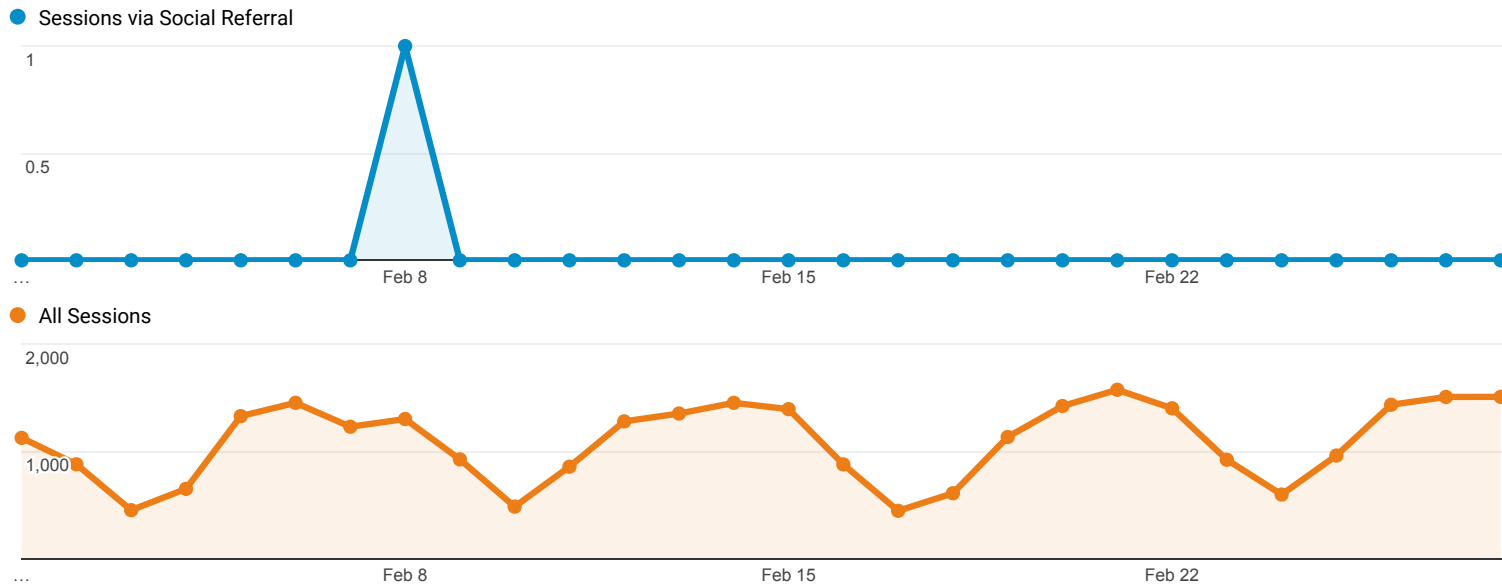

## Social Referral

Sessions via Social Referral

All Sessions

Shared URL	Sessions	Pageviews	Avg. Session Duration	Pages / Session
1. <a href="http://library.umaine.edu/event/r-beginners-workshop/">library.umaine.edu/event/r-beginners-workshop/</a>	4 (66.67%)	7 (77.78%)	00:00:38	1.75
2. <a href="http://library.umaine.edu/">library.umaine.edu/</a>	1 (16.67%)	1 (11.11%)	00:00:00	1.00
3. <a href="http://library.umaine.edu/event/reading-life-short-stories/">library.umaine.edu/event/reading-life-short-stories/</a>	1 (16.67%)	1 (11.11%)	00:00:00	1.00

Rows 1 - 3 of 3

Feb 1, 2018 - Feb 28, 2018

# Social Network Referrals

ALL » SOCIAL NETWORK: Instagram

All Users  
0.00% Sessions

## Social Referral

Shared URL	Sessions	Pageviews	Avg. Session Duration	Pages / Session
1. <a href="http://library.umaine.edu/">library.umaine.edu/</a>	1 (100.00%)	1 (100.00%)	00:00:00	1.00

Rows 1 - 1 of 1