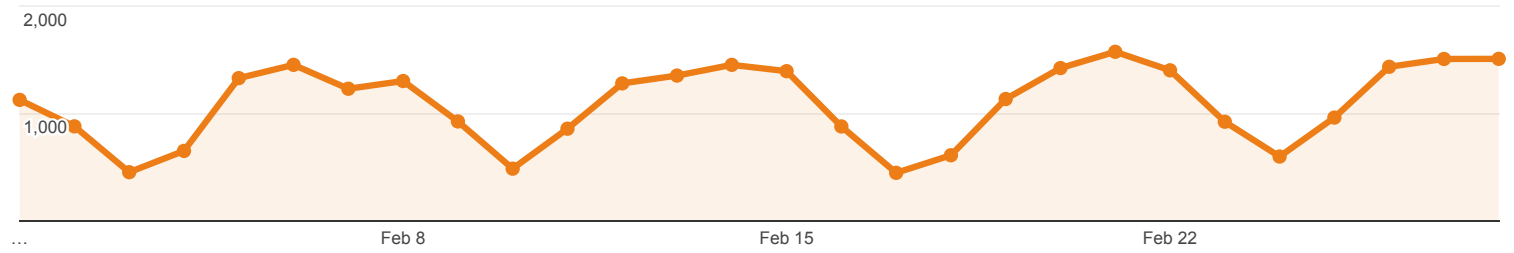

# Social Network Referrals

All Users  
100.00% Sessions

## Social Referral

Sessions via Social Referral

All Sessions

Social Network	Sessions	Pageviews	Avg. Session Duration	Pages / Session
1. Facebook	35 (79.55%)	76 (86.36%)	00:02:26	2.17
2. Twitter	6 (13.64%)	9 (10.23%)	00:00:25	1.50
3. Instagram	1 (2.27%)	1 (1.14%)	00:00:00	1.00
4. LinkedIn	1 (2.27%)	1 (1.14%)	00:00:00	1.00
5. Weebly	1 (2.27%)	1 (1.14%)	00:00:22	1.00