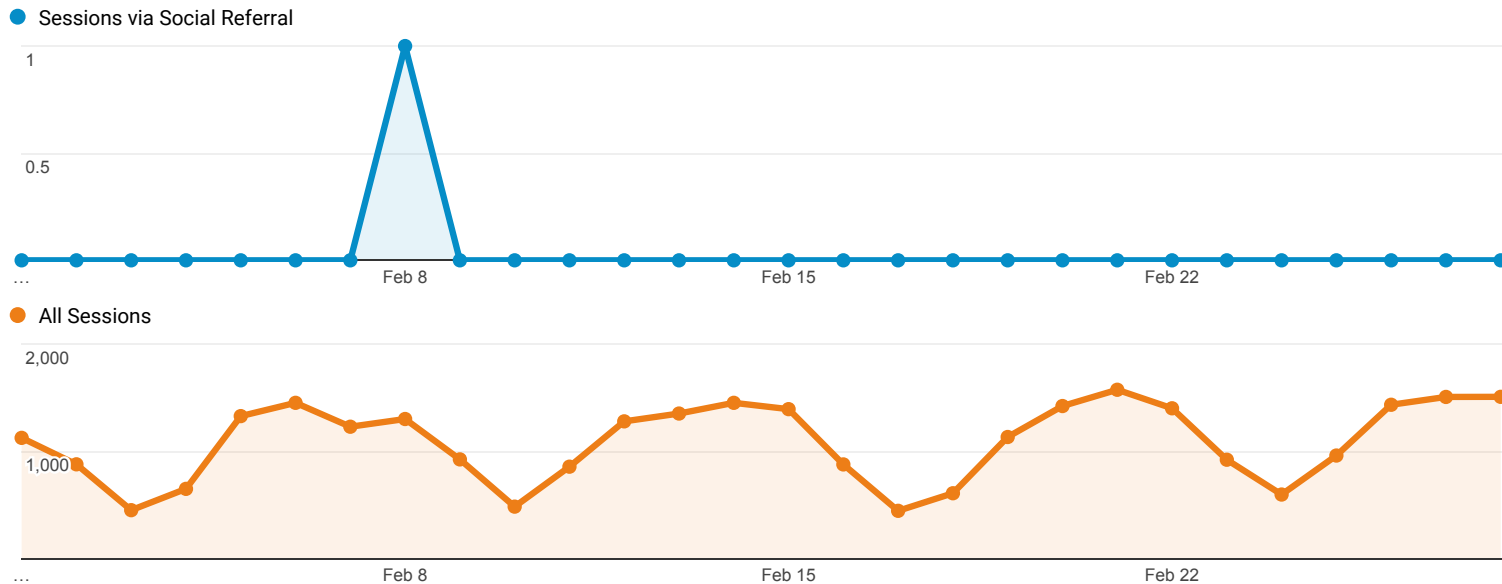

Feb 1, 2018 - Feb 28, 2018

Social Network Referrals

ALL » SOCIAL NETWORK: LinkedIn

All Users
0.00% Sessions

Social Referral

Shared URL	Sessions	Pageviews	Avg. Session Duration	Pages / Session
1. libguides.library.umaine.edu/UMaineArchives/usingarchive	1 (100.00%)	1 (100.00%)	00:00:00	1.00

Rows 1 - 1 of 1