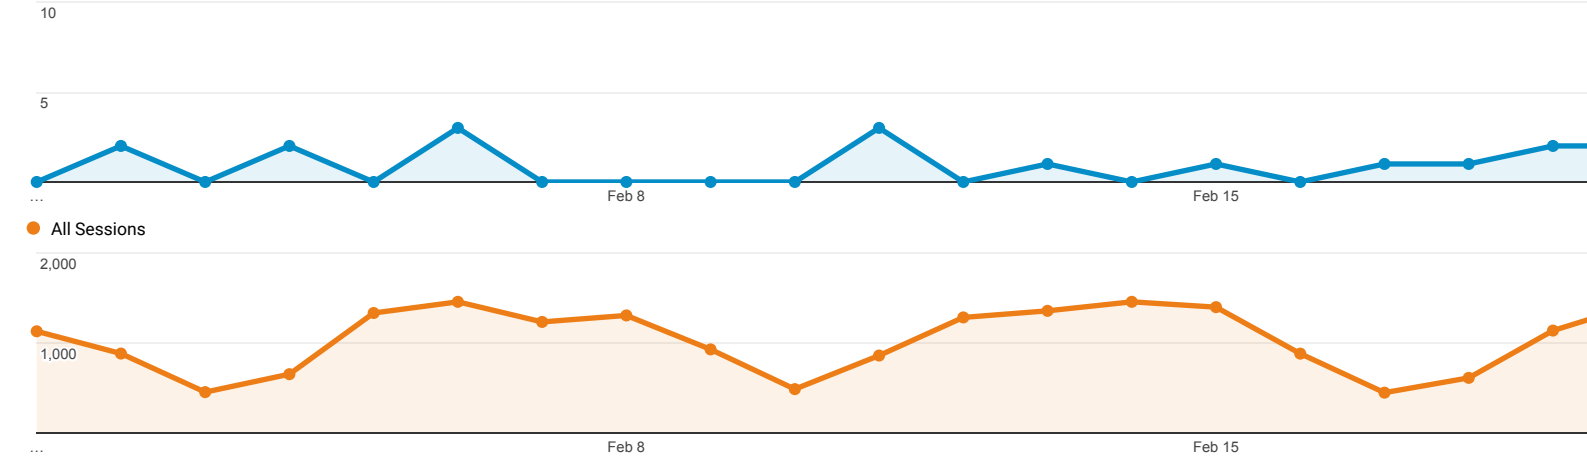

Social Network Referrals

ALL » SOCIAL NETWORK: Facebook

All Users
0.11% Sessions

Social Referral

Sessions via Social Referral

Shared URL

1. library.umaine.edu/
2. library.umaine.edu/map/
3. libguides.library.umaine.edu/bookclub/Blackhistory
4. libguides.library.umaine.edu/bua_343
5. libguides.library.umaine.edu/c.php?g=551559&p=3786897
6. libguides.library.umaine.edu/wgsnewtitles
7. library.umaine.edu/event/black-history-month-book-circle/
8. libguides.library.umaine.edu/c.php?g=158342&p=5775275
9. libguides.library.umaine.edu/cmj103
10. library.umaine.edu/404.html?from=http://l.facebook.com/l.php?u=http://www.library.umaine.edu/science/compsci.htm&h=ATM2kc93ogQUE62fR6KAoJQ1yENPnFb4T6mhIN0_OBSy4059DEh3y1Nfn966Dqg6p5AABf2aVoyFwAPqLmCSeriTW9QTtr0h76UDMR0mUE
11. library.umaine.edu/404.html?from=http://m.facebook.com/&page=/townreport/
12. library.umaine.edu/404.html?from=http://m.facebook.com&page=/science/compsci.htm
13. library.umaine.edu/404.html?from=http://m.facebook.com&page=/yearbooks/Eighties.htm
14. library.umaine.edu/404.html?from=http://m.facebook.com&page=/yearbooks/Seventies.htm
15. library.umaine.edu/404.html?from=https://www.facebook.com/&page=/yearbooks/
16. library.umaine.edu/building-maps/
17. library.umaine.edu/contacts/subject-specialists/
18. library.umaine.edu/event/reading-life-short-stories/
19. library.umaine.edu/event/student-panel-international-travel/
20. library.umaine.edu/libx-toolbar/
21. library.umaine.edu/reserves/
22. library.umaine.edu/speccoll/special-collections-holdings/