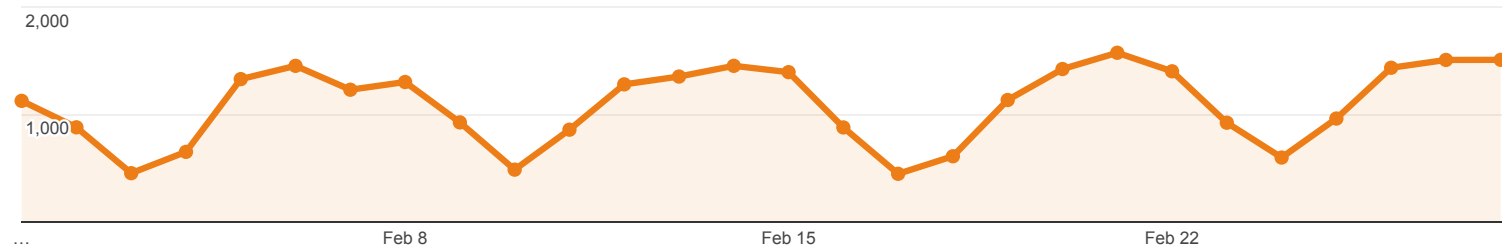

# Social Network Referrals

ALL » SOCIAL NETWORK: Twitter

All Users  
0.02% Sessions

## Social Referral

Sessions via Social Referral

All Sessions

Shared URL	Sessions	Pageviews	Avg. Session Duration	Pages / Session
1. <a href="http://library.umaine.edu/event/r-beginners-workshop/">library.umaine.edu/event/r-beginners-workshop/</a>	4 (66.67%)	7 (77.78%)	00:00:38	1.75
2. <a href="http://library.umaine.edu/">library.umaine.edu/</a>	1 (16.67%)	1 (11.11%)	00:00:00	1.00
3. <a href="http://library.umaine.edu/event/reading-life-short-stories/">library.umaine.edu/event/reading-life-short-stories/</a>	1 (16.67%)	1 (11.11%)	00:00:00	1.00