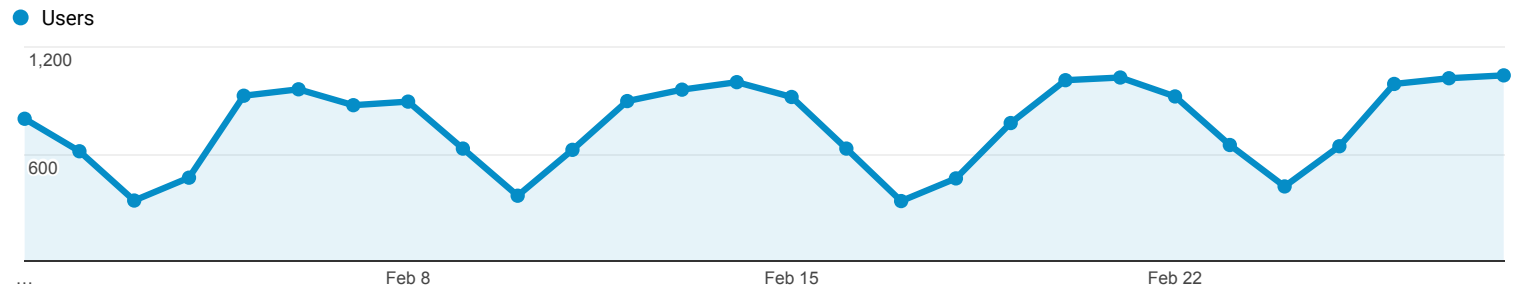

Device Overview

All Users
100.00% Users

Feb 1, 2018 - Feb 28, 2018

Explorer

Summary

Device Category	Acquisition			Behavior			Conversions Goal 1: Mobile IDB Access		
	Users	New Users	Sessions	Bounce Rate	Pages / Session	Avg. Session Duration	Mobile IDB Access (Goal 1 Conversion Rate)	Mobile IDB Access (Goal 1 Completions)	Mobile IDB Access (Goal 1 Value)
	10,516 % of Total: 100.00% (10,516)	5,863 % of Total: 100.05% (5,860)	30,620 % of Total: 100.00% (30,620)	40.84% Avg for View: 40.84% (0.00%)	2.92 Avg for View: 2.92 (0.00%)	00:04:47 Avg for View: 00:04:47 (0.00%)	14.85% Avg for View: 14.85% (0.00%)	4,546 % of Total: 100.00% (4,546)	\$0.00 % of Total: 0.00% (\$0.00)
1. desktop	9,105 (86.72%)	4,812 (82.07%)	28,569 (93.30%)	40.42%	3.00	00:05:00	15.65%	4,470 (98.33%)	\$0.00 (0.00%)
2. mobile	1,149 (10.94%)	863 (14.72%)	1,637 (5.35%)	49.36%	1.68	00:01:24	1.53%	25 (0.55%)	\$0.00 (0.00%)
3. tablet	245 (2.33%)	188 (3.21%)	414 (1.35%)	36.23%	2.44	00:02:39	12.32%	51 (1.12%)	\$0.00 (0.00%)