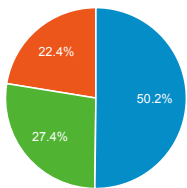

My Dashboard

Feb 1, 2018 - Feb 28, 2018

All Users
100.00% Sessions

Avg. Visit Duration

Visits

Pageviews

89,398
% of Total: 100.00% (89,398)

Visits by Traffic Type

organic referral direct

Visits

30,620
% of Total: 100.00% (30,620)

Visits and Pages / Visit by Keyword

Keyword	Sessions	Pages / Session
(not provided)	15,211	3.03
fogler library	20	4.05
cache:https://library.umaine.edu/	15	2.33
https://library.umaine.edu/event/fake-news-misinformation-political-bias-news-literacy-21st-century/	14	1.07
university of maine fogler	13	3.15
https://library.umaine.edu/speccollection/special-collections-fee-schedule/	12	7.25
umaine library	8	1.75
(not set)	6	3.00
fogler library and umaine	4	2.50
fogler library databases	4	3.00