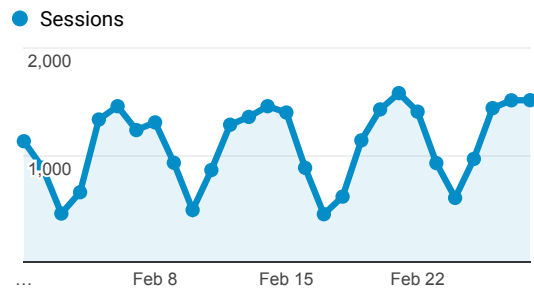

My Dashboard

Feb 1, 2018 - Feb 28, 2018

All Users
100.00% Sessions

Avg. Visit Duration

Visits

Pageviews

89,398
% of Total: 100.00% (89,398)

Visits by Traffic Type

organic referral direct

Visits

30,620
% of Total: 100.00% (30,620)

Visits and Pages / Visit by Keyword

Keyword	Sessions	Pages / Session
(not provided)	15,211	3.03
fogler library	20	4.05
cache:https://library.umaine.edu/	15	2.33
https://library.umaine.edu/event/fake-news-misinformation-political-bias-news-literacy-21st-century/	14	1.07
university of maine fogler	13	3.15
https://library.umaine.edu/speccollection/special-collections-fee-schedule/	12	7.25
umaine library	8	1.75
(not set)	6	3.00
fogler library and umaine	4	2.50
fogler library databases	4	3.00