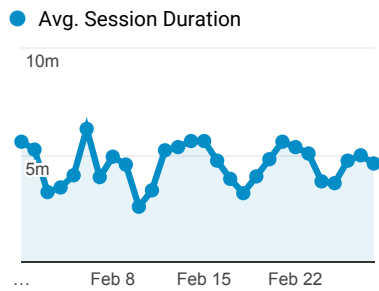

My Dashboard

Feb 1, 2018 - Feb 28, 2018

All Users
100.00% Sessions

Avg. Visit Duration

Visits

Pageviews

89,398
% of Total: 100.00% (89,398)

Visits by Traffic Type

organic referral direct

Visits

30,620
% of Total: 100.00% (30,620)

Visits and Pages / Visit by Keyword

Keyword	Sessions	Pages / Session
(not provided)	15,211	3.03
fogler library	20	4.05
cache:https://library.umaine.edu/	15	2.33
https://library.umaine.edu/event/fake-news-misinformation-political-bias-news-literacy-21st-century/	14	1.07
university of maine fogler	13	3.15
https://library.umaine.edu/speccollection/special-collections-fee-schedule/	12	7.25
umaine library	8	1.75
(not set)	6	3.00
fogler library and umaine	4	2.50
fogler library databases	4	3.00