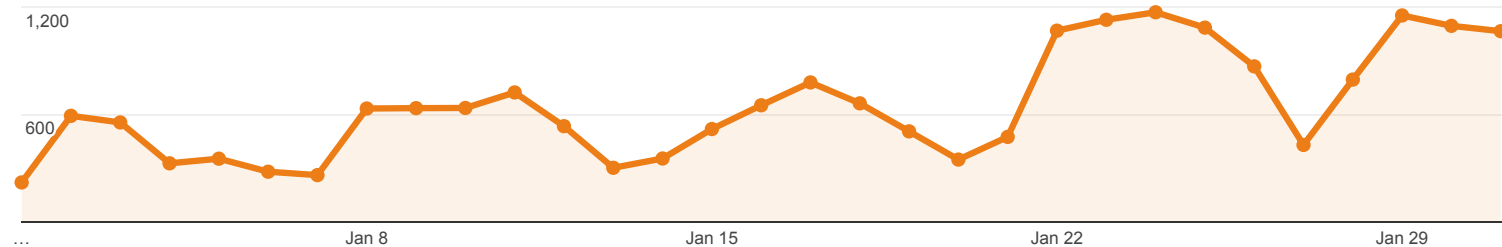

Rows 1 - 2 of 2

Jan 1, 2018 - Jan 31, 2018

Social Network Referrals

ALL » SOCIAL NETWORK: Weebly

All Users
0.00% Sessions

Social Referral

Sessions via Social Referral

All Sessions

Shared URL	Sessions	Pageviews	Avg. Session Duration	Pages / Session
1. library.umaine.edu/404.html?from=http://bangorlostskiareas.weebly.com/university-ski-jumpbennoch-rd-rope-tow-orono-me.html&page=/yearbooks/content/1965/1965_31to60.pdf	1 (100.00%)	1 (100.00%)	00:00:00	1.00

Rows 1 - 1 of 1

Jan 1, 2018 - Jan 31, 2018

Social Network Referrals

ALL » SOCIAL NETWORK: Wikia

All Users
0.00% Sessions

Social Referral

Sessions via Social Referral

All Sessions

Shared URL	Sessions	Pageviews	Avg. Session Duration	Pages / Session
1. library.umaine.edu/404.html?from=http://familypedia.wikia.com/wiki/Thomas_Westbrook_(1675-1744)&page=/wabanaki/Letters_of_Colonel.pdf	1 (100.00%)	1 (100.00%)	00:00:05	1.00