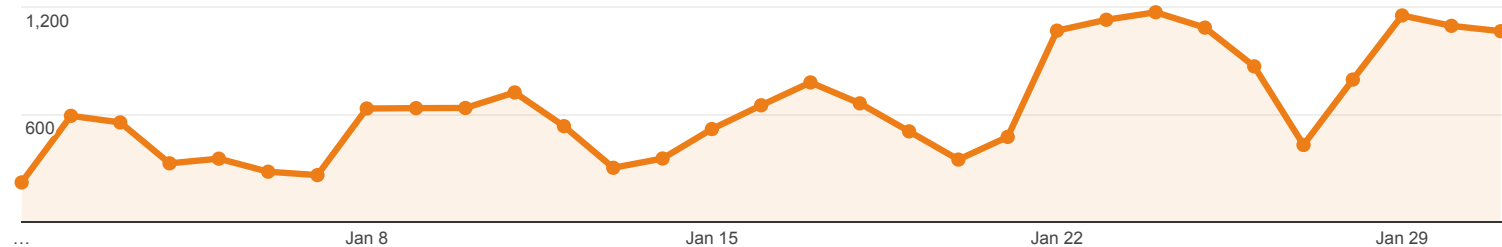

Rows 1 - 12 of 12

Jan 1, 2018 - Jan 31, 2018

Social Network Referrals

ALL » SOCIAL NETWORK: Twitter

All Users
0.01% Sessions

Social Referral

Sessions via Social Referral

All Sessions

Shared URL	Sessions	Pageviews	Avg. Session Duration	Pages / Session
1. library.umaine.edu/	1 (50.00%)	1 (50.00%)	00:00:04	1.00
2. library.umaine.edu/event/engaged-black-bear-informational-meeting/	1 (50.00%)	1 (50.00%)	00:00:26	1.00

Rows 1 - 2 of 2

Jan 1, 2018 - Jan 31, 2018

Social Network Referrals

ALL » SOCIAL NETWORK: Weebly

All Users
0.00% Sessions

Social Referral

Sessions via Social Referral

All Sessions

Rows 1 - 1 of 1

Jan 1, 2018 - Jan 31, 2018

Social Network Referrals

ALL » SOCIAL NETWORK: Wikia

All Users
0.00% Sessions

Social Referral

Sessions via Social Referral

All Sessions