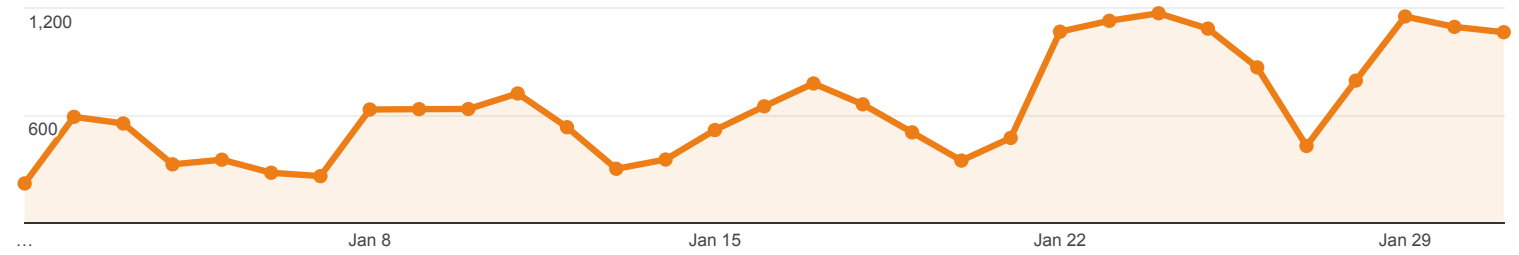

Jan 1, 2018 - Jan 31, 2018

Social Network Referrals

All Users
100.00% Sessions

Social Referral

Sessions via Social Referral

All Sessions

Social Network	Sessions	Pageviews	Avg. Session Duration	Pages / Session
1. Facebook	35 (89.74%)	50 (92.59%)	00:01:19	1.43
2. Twitter	2 (5.13%)	2 (3.70%)	00:00:15	1.00
3. Weebly	1 (2.56%)	1 (1.85%)	00:00:00	1.00
4. Wikia	1 (2.56%)	1 (1.85%)	00:00:05	1.00

Rows 1 - 4 of 4

Jan 1, 2018 - Jan 31, 2018

Social Network Referrals

ALL » SOCIAL NETWORK: Facebook

All Users
0.17% Sessions

Social Referral

Sessions via Social Referral

All Sessions