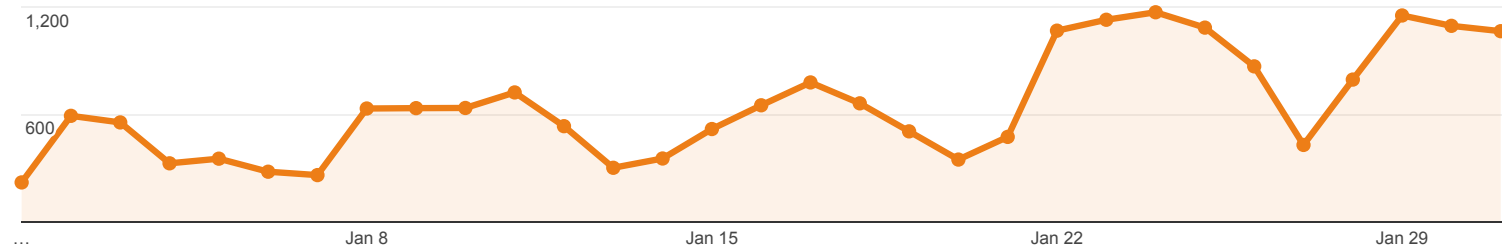

Shared URL	Sessions	Pageviews	Avg. Session Duration	Pages / Session
1. library.umaine.edu/	9 (25.71%)	22 (44.00%)	00:04:37	2.44
2. libguides.library.umaine.edu/fakenews	8 (22.86%)	8 (16.00%)	00:00:00	1.00
3. library.umaine.edu/map/	8 (22.86%)	8 (16.00%)	00:00:26	1.00
4. library.umaine.edu/event/grants-101-seeking-analyzing-writing-basics/2018-01-18/	2 (5.71%)	2 (4.00%)	00:00:00	1.00
5. libguides.library.umaine.edu/	1 (2.86%)	2 (4.00%)	00:00:18	2.00
6. libguides.library.umaine.edu/c.php?g=109518&p=4021928	1 (2.86%)	1 (2.00%)	00:00:00	1.00
7. libguides.library.umaine.edu/fakenews/home	1 (2.86%)	1 (2.00%)	00:00:00	1.00
8. library.umaine.edu/404.html?from=http://m.facebook.com&page=/townreport/holdings.htm	1 (2.86%)	1 (2.00%)	00:00:00	1.00
9. library.umaine.edu/404.html?from=http://m.facebook.com&page=/yearbooks/	1 (2.86%)	1 (2.00%)	00:00:00	1.00
10. library.umaine.edu/404.html?from=http://m.facebook.com&page=/yearbooks/Seventies.htm	1 (2.86%)	1 (2.00%)	00:00:00	1.00
11. library.umaine.edu/event/framework-assessing-information-literacy-across-disciplines-2/	1 (2.86%)	1 (2.00%)	00:00:00	1.00
12. library.umaine.edu/speccoll/special-collections-holdings/	1 (2.86%)	2 (4.00%)	00:00:47	2.00

Rows 1 - 12 of 12

Jan 1, 2018 - Jan 31, 2018

Social Network Referrals

ALL » SOCIAL NETWORK: Twitter

All Users
0.01% Sessions

Social Referral

Sessions via Social Referral

All Sessions

Shared URL	Sessions	Pageviews	Avg. Session Duration	Pages / Session
1. library.umaine.edu/	1 (50.00%)	1 (50.00%)	00:00:04	1.00
2. library.umaine.edu/event/engaged-black-bear-informational-meeting/	1 (50.00%)	1 (50.00%)	00:00:26	1.00

Rows 1 - 2 of 2

Jan 1, 2018 - Jan 31, 2018

Social Network Referrals

ALL » SOCIAL NETWORK: Weebly

All Users
0.00% Sessions

Social Referral

Sessions via Social Referral

All Sessions