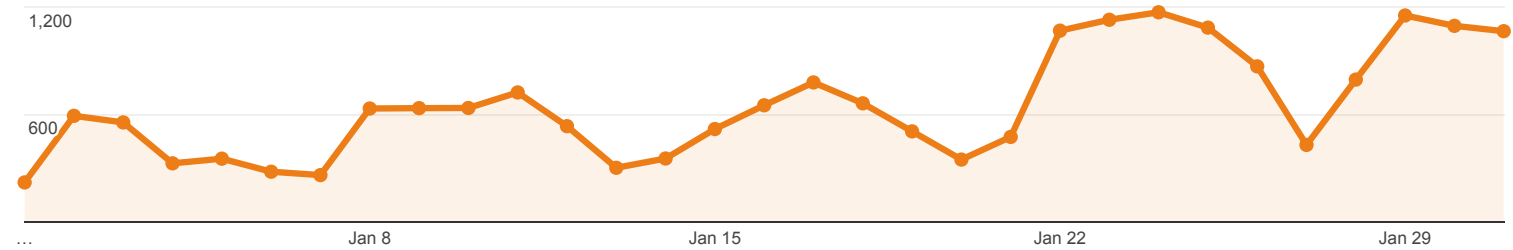

Jan 1, 2018 - Jan 31, 2018

Social Network Referrals

All Users
100.00% Sessions

Social Referral

Sessions via Social Referral

All Sessions

Social Network	Sessions	Pageviews	Avg. Session Duration	Pages / Session
1. Facebook	35 (89.74%)	50 (92.59%)	00:01:19	1.43
2. Twitter	2 (5.13%)	2 (3.70%)	00:00:15	1.00
3. Weebly	1 (2.56%)	1 (1.85%)	00:00:00	1.00
4. Wikia	1 (2.56%)	1 (1.85%)	00:00:05	1.00

Rows 1 - 4 of 4

Jan 1, 2018 - Jan 31, 2018

Social Network Referrals

ALL » SOCIAL NETWORK: Facebook

All Users
0.17% Sessions

Social Referral

Sessions via Social Referral

All Sessions

Shared URL	Sessions	Pageviews	Avg. Session Duration	Pages / Session
1. library.umaine.edu/	9 (25.71%)	22 (44.00%)	00:04:37	2.44
2. libguides.library.umaine.edu/fakenews	8 (22.86%)	8 (16.00%)	00:00:00	1.00
3. library.umaine.edu/map/	8 (22.86%)	8 (16.00%)	00:00:26	1.00
4. library.umaine.edu/event/grants-101-seeking-analyzing-writing-basics/2018-01-18/	2 (5.71%)	2 (4.00%)	00:00:00	1.00
5. libguides.library.umaine.edu/	1 (2.86%)	2 (4.00%)	00:00:18	2.00
6. libguides.library.umaine.edu/c.php?g=109518&p=4021928	1 (2.86%)	1 (2.00%)	00:00:00	1.00
7. libguides.library.umaine.edu/fakenews/home	1 (2.86%)	1 (2.00%)	00:00:00	1.00
8. library.umaine.edu/404.html?from=http://m.facebook.com&page=/townreport/holdings.htm	1 (2.86%)	1 (2.00%)	00:00:00	1.00
9. library.umaine.edu/404.html?from=http://m.facebook.com&page=/yearbooks/	1 (2.86%)	1 (2.00%)	00:00:00	1.00
10. library.umaine.edu/404.html?from=http://m.facebook.com&page=/yearbooks/Seventies.htm	1 (2.86%)	1 (2.00%)	00:00:00	1.00
11. library.umaine.edu/event/framework-assessing-information-literacy-across-disciplines-2/	1 (2.86%)	1 (2.00%)	00:00:00	1.00
12. library.umaine.edu/speccoll/special-collections-holdings/	1 (2.86%)	2 (4.00%)	00:00:47	2.00

Rows 1 - 12 of 12

Jan 1, 2018 - Jan 31, 2018

Social Network Referrals

ALL » SOCIAL NETWORK: Twitter

All Users
0.01% Sessions

Social Referral

Sessions via Social Referral

All Sessions