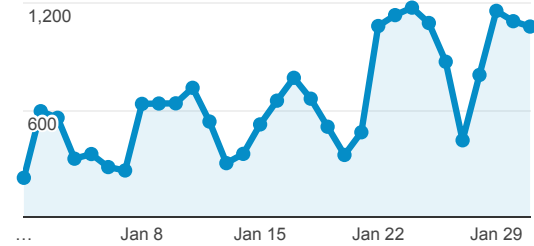

My Dashboard

Jan 1, 2018 - Jan 31, 2018

All Users
100.00% Sessions

Avg. Visit Duration

Avg. Session Duration

Visits

Sessions

Pageviews

50,572

% of Total: 100.00% (50,572)

Visits by Traffic Type

organic direct referral

Visits

20,231

% of Total: 100.00% (20,231)

Visits and Pageviews by Mobile

Exits and Pageviews by Exit Page

Exit Page	Exits	Pageviews
/	10,161	21,102
/ejournals/_ejournals.asp	1,046	2,797
/indexesdb/_Indexes.asp	878	2,558
/indexesdb/Indexes.asp?search=A&range=SZ	630	1,913
/hours/	498	810
/indexesdb/Indexes.asp?search=A&range=DH	472	1,378
/indexesdb/Indexes.asp?search=A&range=NS	457	1,491
/reserves/	452	1,345
/indexesdb/Indexes.asp?search=A&range=AD	277	910
/books-and-ebooks/	275	732