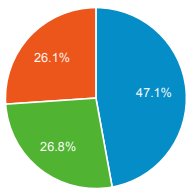

My Dashboard

Jan 1, 2018 - Jan 31, 2018

All Users
100.00% Sessions

Avg. Visit Duration

Avg. Session Duration

Visits

Sessions

Pageviews

50,572

% of Total: 100.00% (50,572)

Visits by Traffic Type

organic direct referral

Visits

20,231

% of Total: 100.00% (20,231)

Visits and Pageviews by Mobile