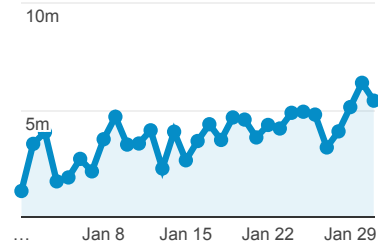

My Dashboard

Jan 1, 2018 - Jan 31, 2018

All Users
100.00% Sessions

Avg. Visit Duration

Avg. Session Duration

Visits

Sessions

Pageviews

50,572

% of Total: 100.00% (50,572)

Visits by Traffic Type

organic direct referral

Visits

20,231

% of Total: 100.00% (20,231)

Visits and Pageviews by Mobile